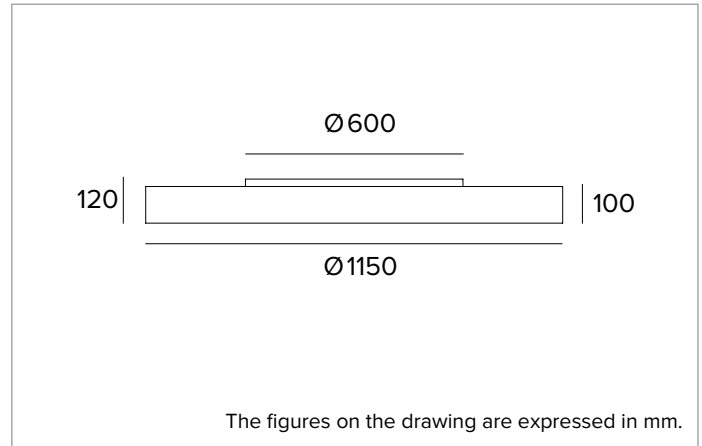

SOURCE

The LED Engine is made up of self-cooling circular boards. Tunable White version available on request.

Energy efficiency class: D

Nominal power: 243W

Nominal flux: 36705lm

Colour rendering index: 80

Rf: 82.9

Rg: 97

CCT nominal: 3000K

SDCM: 3

Lifetime (L80/B10): >50000h tq +25°C

ILLUMINOTECHNICAL CHARACTERISTICS

OPAL Direct Version: High luminance transmission and light diffusion opaline polycarbonate lower diffusive screen.

Emission: DOWN OPAL

Optical efficiency: 61%

Fixture flux: 22217lm

Luminous efficacy: 81lm/W

Photobiological safety: Compliant with RG1 low risk group

MECHANICAL CHARACTERISTICS

Calendered extruded aluminium body.

Colour and finish: Deep black

Dimensions: D=1150mm

Weight: 23Kg

Degree of protection: IP20 for recessed part

Degree of protection: IP40 for exposed part

ELECTRICAL CHARACTERISTICS

Integrated electronic ON-OFF power supply. Emergency Pack available on request. Equipped with a rapid connector for mains connection.

Fixture Power: 273W

Power supply: 220-240Vac 50/60Hz

Insulation Class: CLASS 1

Type of driver / Control: ON-OFF

Driver included: YES

Class F: YES

Ambient temperature: 0°C / +25°C

INSTALLATION

Polycarbonate fixing system is pre-set for ceiling or wall mounted installations. Suspension and recessed installation is possible using a special accessory to be ordered separately.

NOTES

110-277Vac version available on request.

WARRANTY

5 years.

WARNING

Luminaire designed for disposal/recycling at end-of-life. Replaceable (LED only) light source by a professional. Replaceable control gear by a professional.

Due to the technological evolution of the electronic components, the data provided may be updated, and as such, confirmation must be requested during the order process.

Luminous flux and power supply have +/-10% tolerances with respect to the indicated value. tq +25°C (CIE 121).

We reserve the right to make technical changes.

Targetti Sankey S.r.l.
Via Pratese, 164
50145 Firenze - Italy
Tel: +39 055 37911
targetti.com
targetti@targetti.com

CCIAA Firenze
Share Capital:
€ 500.000,00
VAT N. (IT):
01537660480
R.E.A: FI-275656

TARGETTI